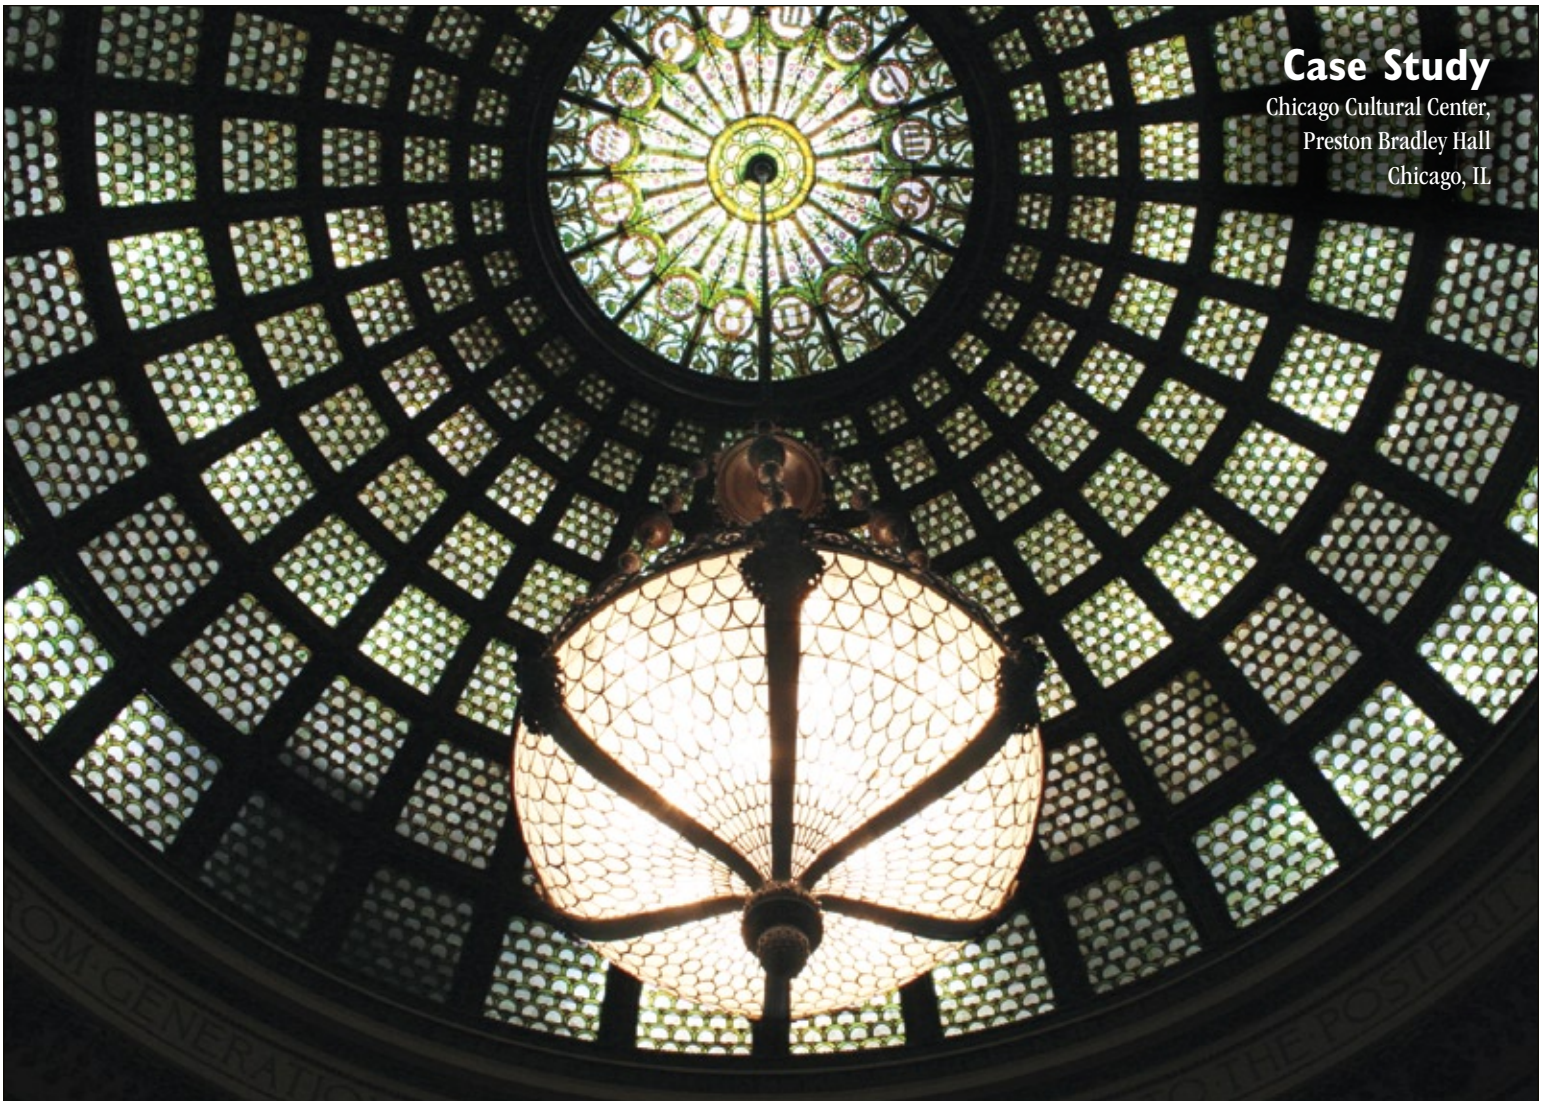

# Case Study

Chicago Cultural Center,  
Preston Bradley Hall  
Chicago, IL

**Case Study:** Chicago Cultural Center  
Preston Bradley Hall

**Location:** Chicago, IL

**Description:** Restoration of original Tiffany glass bowl chandelier. Project scope included complete metal restoration to original rubbed wax finish, electrical upgrade and retrofit, and cleaning and conservation of leaded glass bowl.